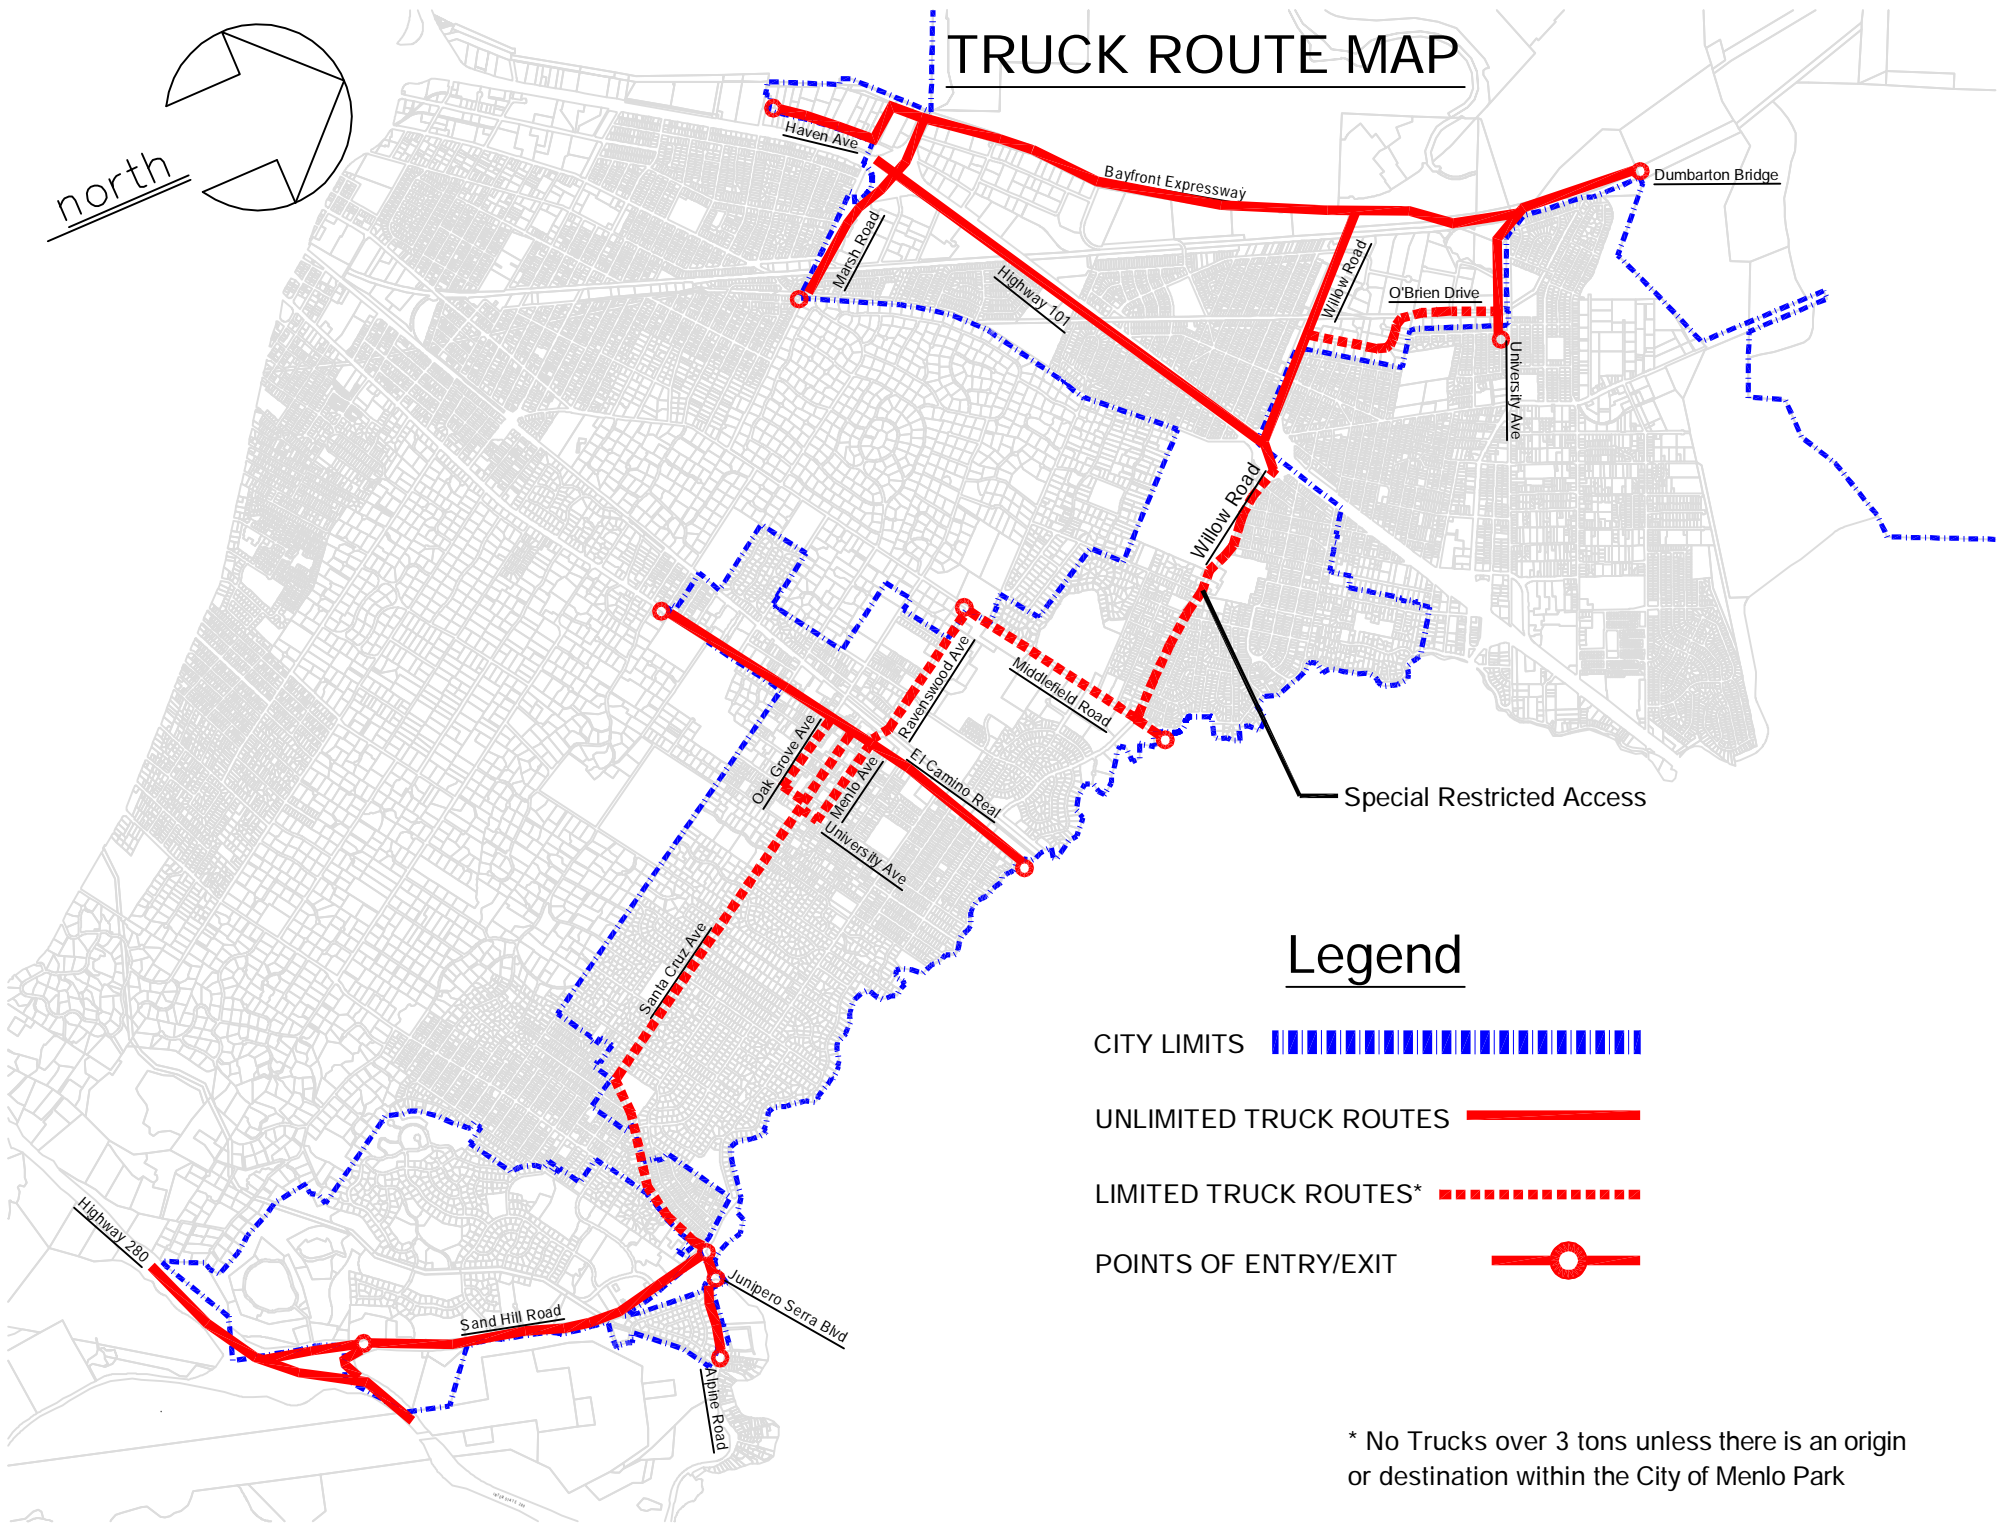

# TRUCK ROUTE MAP

Special Restricted Access

## Legend

- CITY LIMITS 
- UNLIMITED TRUCK ROUTES 
- LIMITED TRUCK ROUTES\* 
- POINTS OF ENTRY/EXIT 

\* No Trucks over 3 tons unless there is an origin or destination within the City of Menlo Park