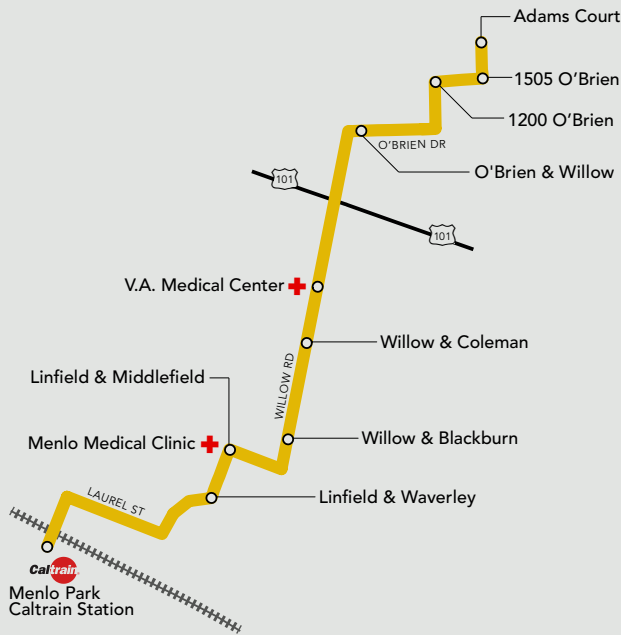

# WILLOW ROAD SHUTTLE

## Menlo Park Caltrain to Willow Road Business Parks

Effective March 22, 2021

The M4-Willow Road Shuttle is FREE and open to everyone. The M1-Crosstown Shuttle also provides service along Willow Road (between Caltrain and Ivy Drive), from 8:00am-6:00pm.

## Morning Schedule

	RUN 1	RUN 2	RUN 3
Menlo Park Caltrain (Depart)	7:38	8:38	9:38
Linfield & Waverley	7:44	8:44	9:44
Linfield & Middlefield	7:45	8:45	9:45
Willow & Blackburn	7:47	8:47	9:47
Willow & Coleman	7:48	8:48	9:48
VA Medical Center	7:52	8:52	9:52
O'Brien & Willow	7:56	8:56	9:56
1200 O'Brien (JobTrain)	7:57	8:57	9:57
1505 O'Brien	7:59	8:59	9:59
Adams Court	8:00	9:00	10:00
Menlo Park Caltrain (Arrive)	8:20	9:20	--

The M4-Willow Road Shuttle operates Monday to Friday. No service on federal holidays or their observed days. Exceptions: service on Columbus Day and Veterans Day; no service on the Friday after Thanksgiving.