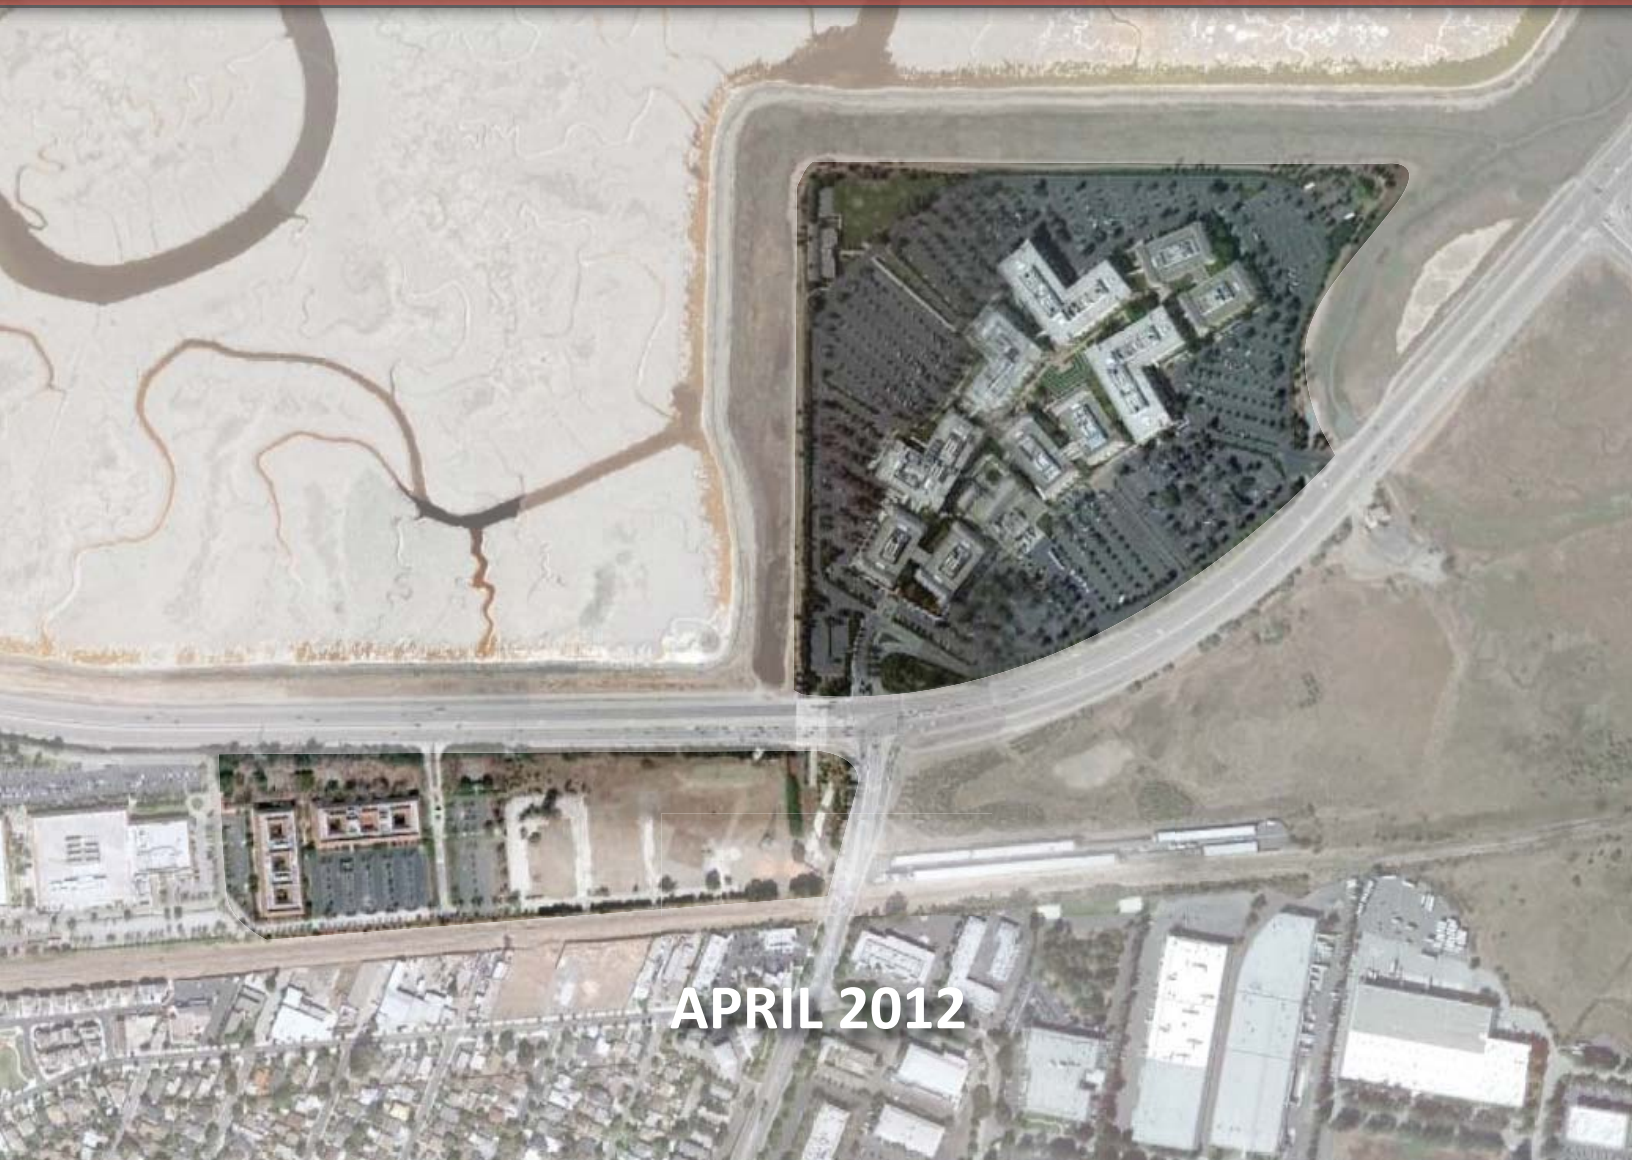

Menlo Park Facebook Campus Project Final EIR

APRIL 2012