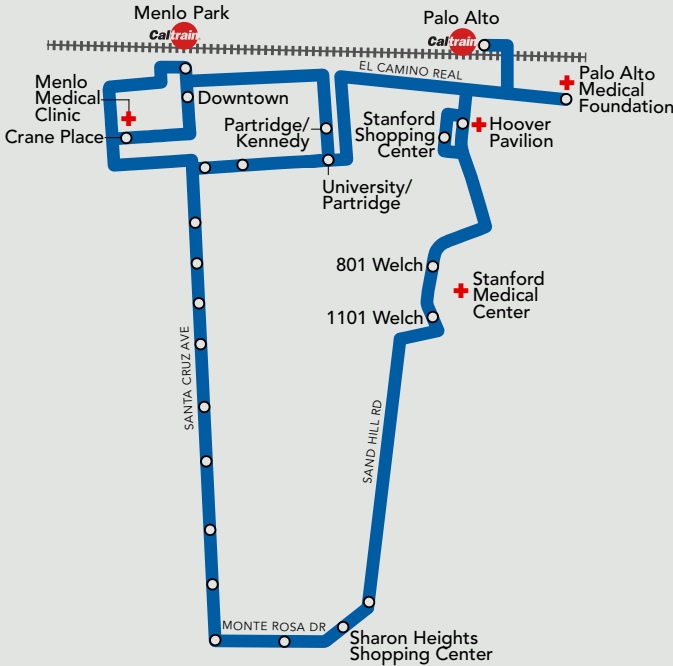

MENLO MIDDAY SHUTTLE

Downtown Menlo Park to Downtown Palo Alto

Effective July 10, 2017

M1-Menlo Midday Shuttle is FREE and open to everyone. The shuttle is wheelchair accessible and can accommodate two bicycles. This shuttle is a 'flag down service', meaning that you may flag down the driver anywhere along the route it is safe to stop.

For service to Menlo Park Library, Burgess Park, VA Medical Center, Belle Haven Library, and the Menlo Park Senior Center, transfers to/from the M2-Belle Haven Shuttle are available at Menlo Park Caltrain and Crane Place. For specific transfer times and locations, please see table below.

A: M2 Inbound to M1 Outbound Transfers

Times	Location
9:21 (M2) to 9:25 (M1)	Menlo Park Caltrain
11:04 (timed transfer)	Menlo Park Caltrain
12:21 (M2) to 12:25 (M1)	Menlo Park Caltrain
1:52 (M2) to 1:56 (M1)	Menlo Park Caltrain

B: M1 Inbound to M2 Outbound Transfers

Times	Location
10:36 (timed transfer)	Menlo Park Caltrain
12:15 (M1) to 12:38 (M2)	Menlo Park Caltrain
1:56 (M1) to 2:09 (M2)	Menlo Park Caltrain
3:01 (timed transfer)	Crane Place