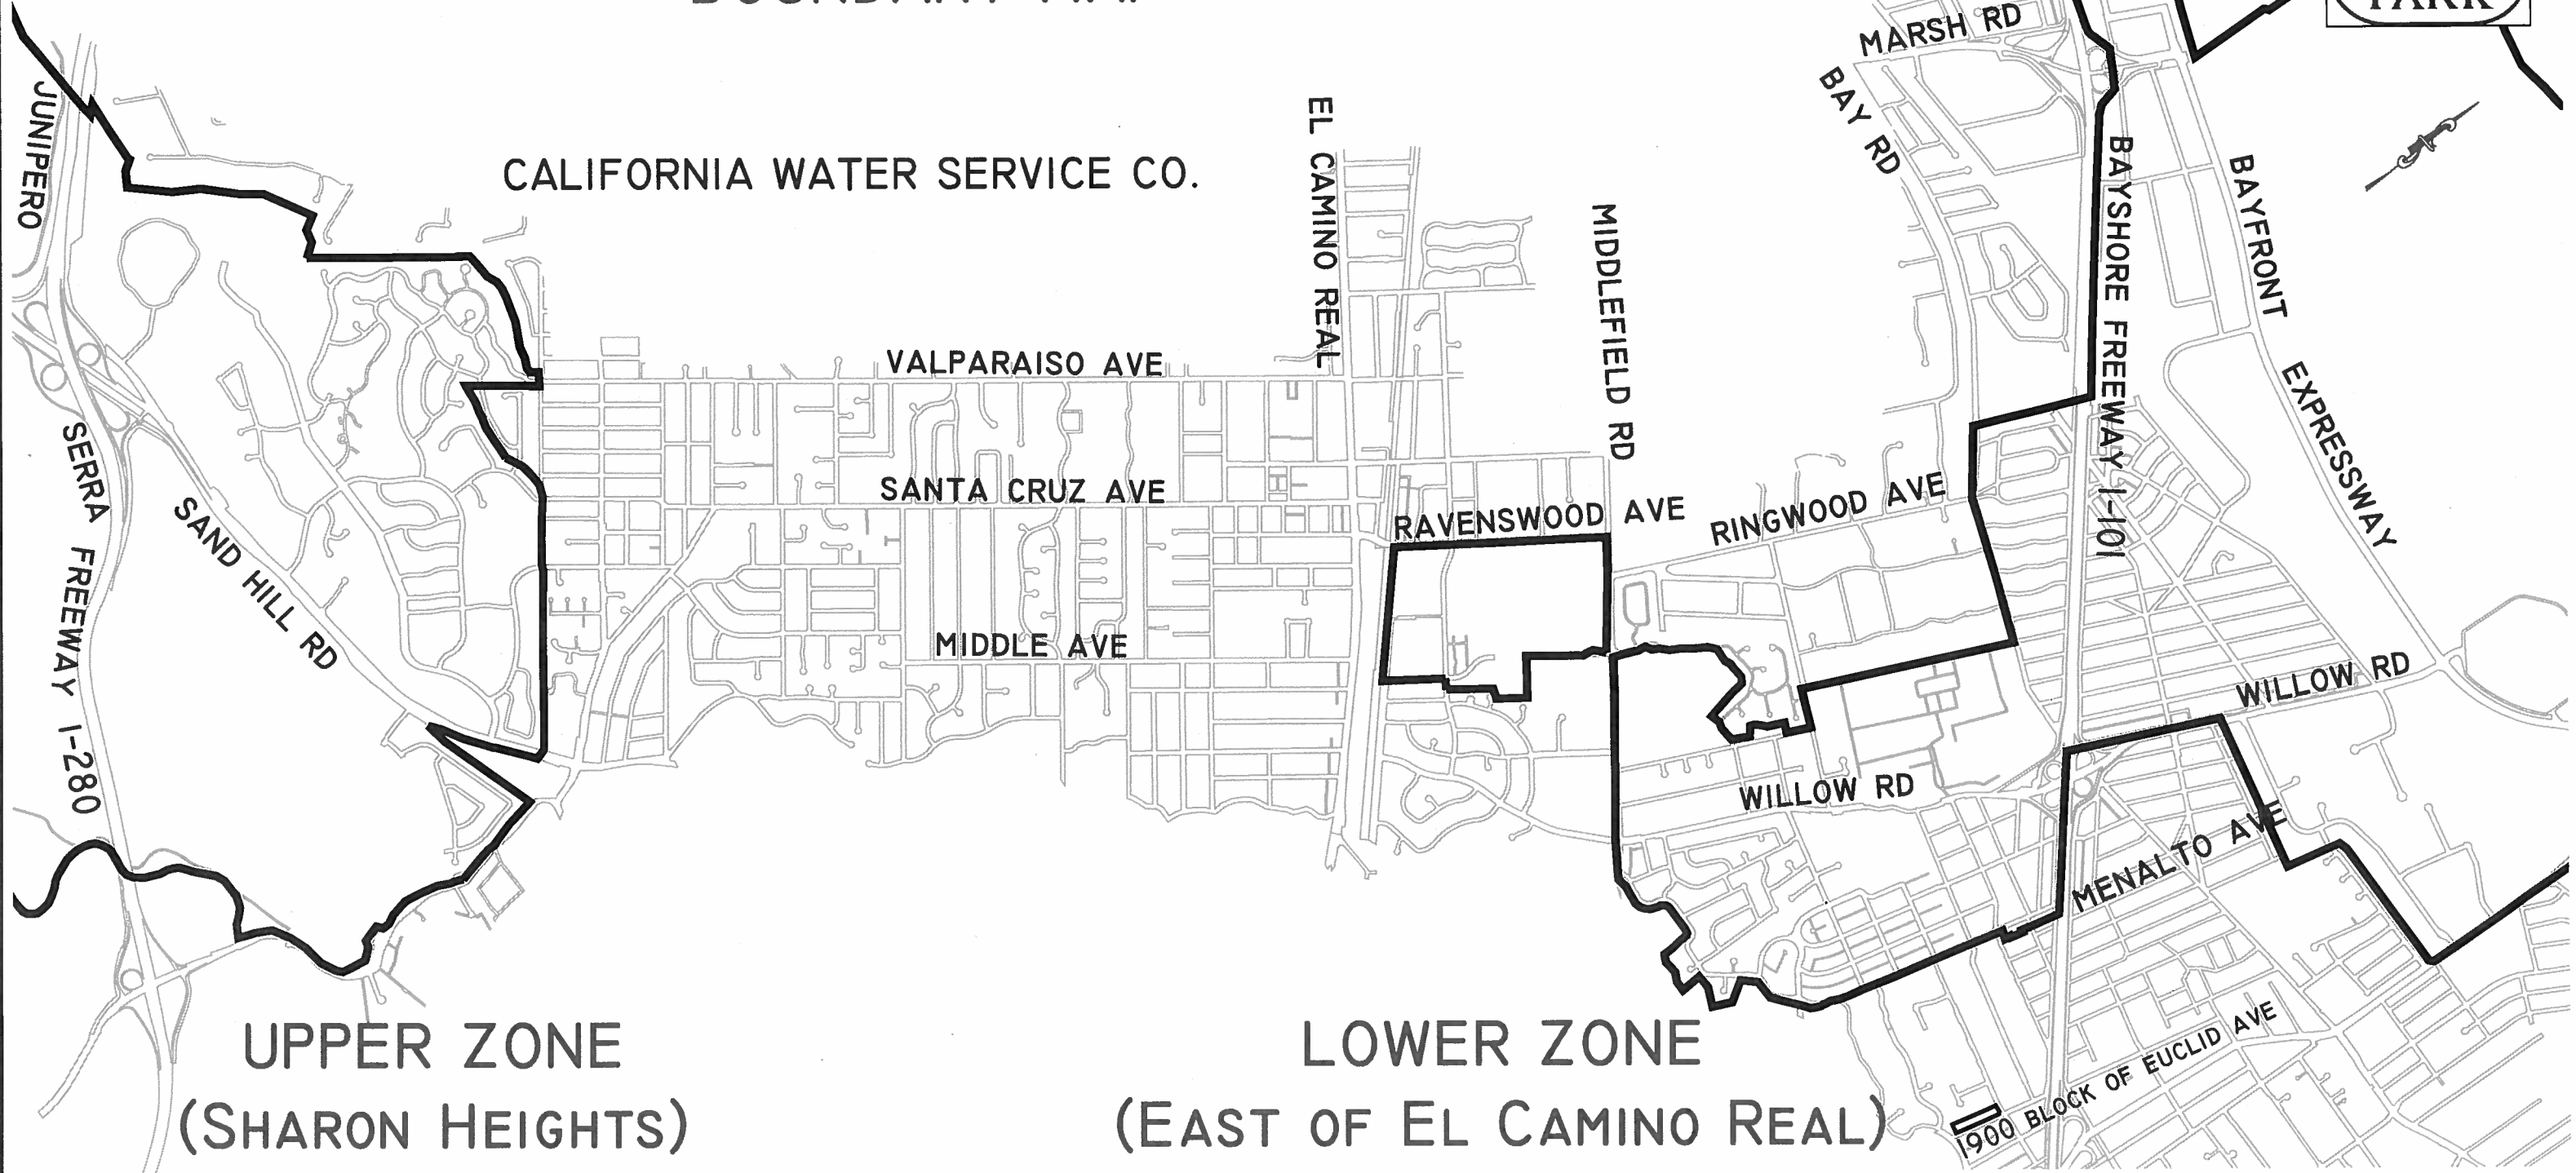

# CITY OF MENLO PARK MUNICIPAL WATER DISTRICT BOUNDARY MAP

CALIFORNIA WATER SERVICE CO.

UPPER ZONE  
(SHARON HEIGHTS)

LOWER ZONE  
(EAST OF EL CAMINO REAL)